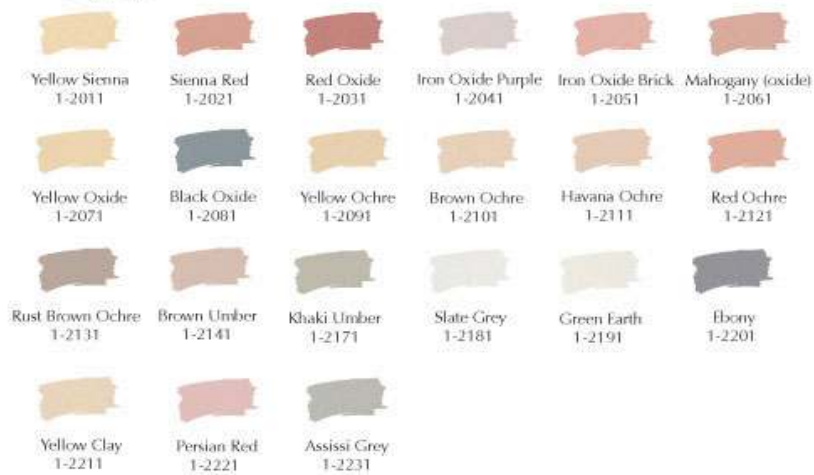

earthborn®

The standard colours in each Earthborn product range are shown below.

Please note that as Earthborn products contain natural ingredients there may be subtle variations in colour. Additionally, colours displayed on computer screens may vary from real life. Therefore, colours on this website are intended only as a guide.

For bespoke colours, please see our **stockist** pages to find your nearest Earthborn Colour Palette tinting centre. If there is no convenient Earthborn Colour Palette centre, alternative arrangements can be made through your nearest Earthborn stockist or by **contacting Earthborn** direct.*

* Minimum orders apply for bespoke tinting, except at Earthborn Colour Palette tinting centres.

Standard Claypaint Colour Range

Also available in white

[Click here](#) to view a pdf of the extended collection of 126 beautiful Clay paint colours.

Eggshell

Also available in white

Wood Stain

Ecopro Emulsion

Ecopro Silicate Masonry Paint

Pigments

Price group A

Price group B